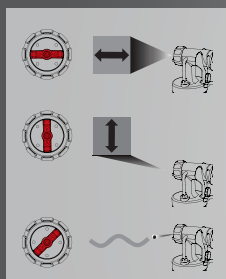

WAGNER

FLEXIO EXCEL

Three-way adjustable spray jet

1. Horizontal spray
2. Vertical spray
3. Round spray for fine finish

800mL Standard spray attachment

2.5mm nozzle for all fine spray finishes on wood or metal services & suitable for most paint types.

CLICK & PAINT

The spray attachment simply clicks in and out to quickly change paint, refill or clean the gun. Easily change the attachment depending on the requirements of the job. Additional spray attachments available. Sold separately.

2x air speed settings

For optimum results with a range of paints

X-BOOST turbine

Three times more powerful than traditional high-volume, low-pressure sprayers, enabling it to spray any coating undiluted

On/Off switch

Constantly pressurises the system, to provide a smoother start

MOTOR RATING	630W
MAX FLOW RATE	200 ML/MIN
WEIGHT	1.7 KG
PAINT CONTAINER CAPACITY	800 ML

ADVANTAGES OF SPRAYING

- Fast and easy application of paint on surfaces, corners and edges
- Professional superior finish with no brush or roller marks
- Achieve even coverage of paint with a single coat