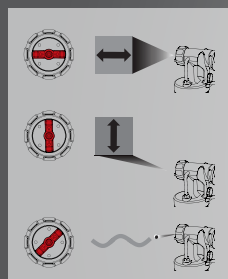

UNIVERSAL EFFECT

Three-way adjustable spray jet

1. Horizontal spray
2. Vertical spray
3. Round spray for fine finish

600mL Standard spray attachment

2.5mm nozzle for all fine spray finishes on wood or metal services & suitable for most paint types.

CLICK & PAINT

The spray attachment simply clicks in and out to quickly change paint, refill or clean the gun. Easily change the attachment depending on the requirements of the job. Additional spray attachments available. Sold separately.

On/Off switch

Constantly pressurises the system, to provide a smoother start

Paint flow adjustment

Paint flow can be adjusted depending on the size of the project and your working speed

MOTOR RATING	300W
MAX FLOW RATE	140 ML/MIN
WEIGHT	1.2 KG
PAINT CONTAINER CAPACITY	600 ML