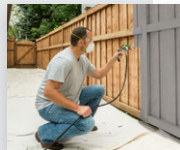

WAGNER

Integrated storage box

Ideal for storing tips and accessories.

Innovative HEA tip technology:

Long-wearing tip provides the same flow & production as high pressure systems, with a soft, feathered spray pattern.

Lightweight hybrid gun with two-finger trigger

For ergonomic & fatigue-free work.

Direct intake from the paint container

For convenient, non-stop spraying.

Skid or cart configuration

High-Efficiency Airless pump

Reduced spraying pressure provides a softer, more controllable spray pattern.

Adjustable pressure control to a maximum of 1600 psi

Spray at half the pressure of a traditional airless unit.

Valve depressor

The valve is released with just the press of a finger, for reliable performance.

HEA | HIGH EFFICIENCY
AIRLESS

Control Pro 250 / 350

Makes it easier to paint like a pro!™